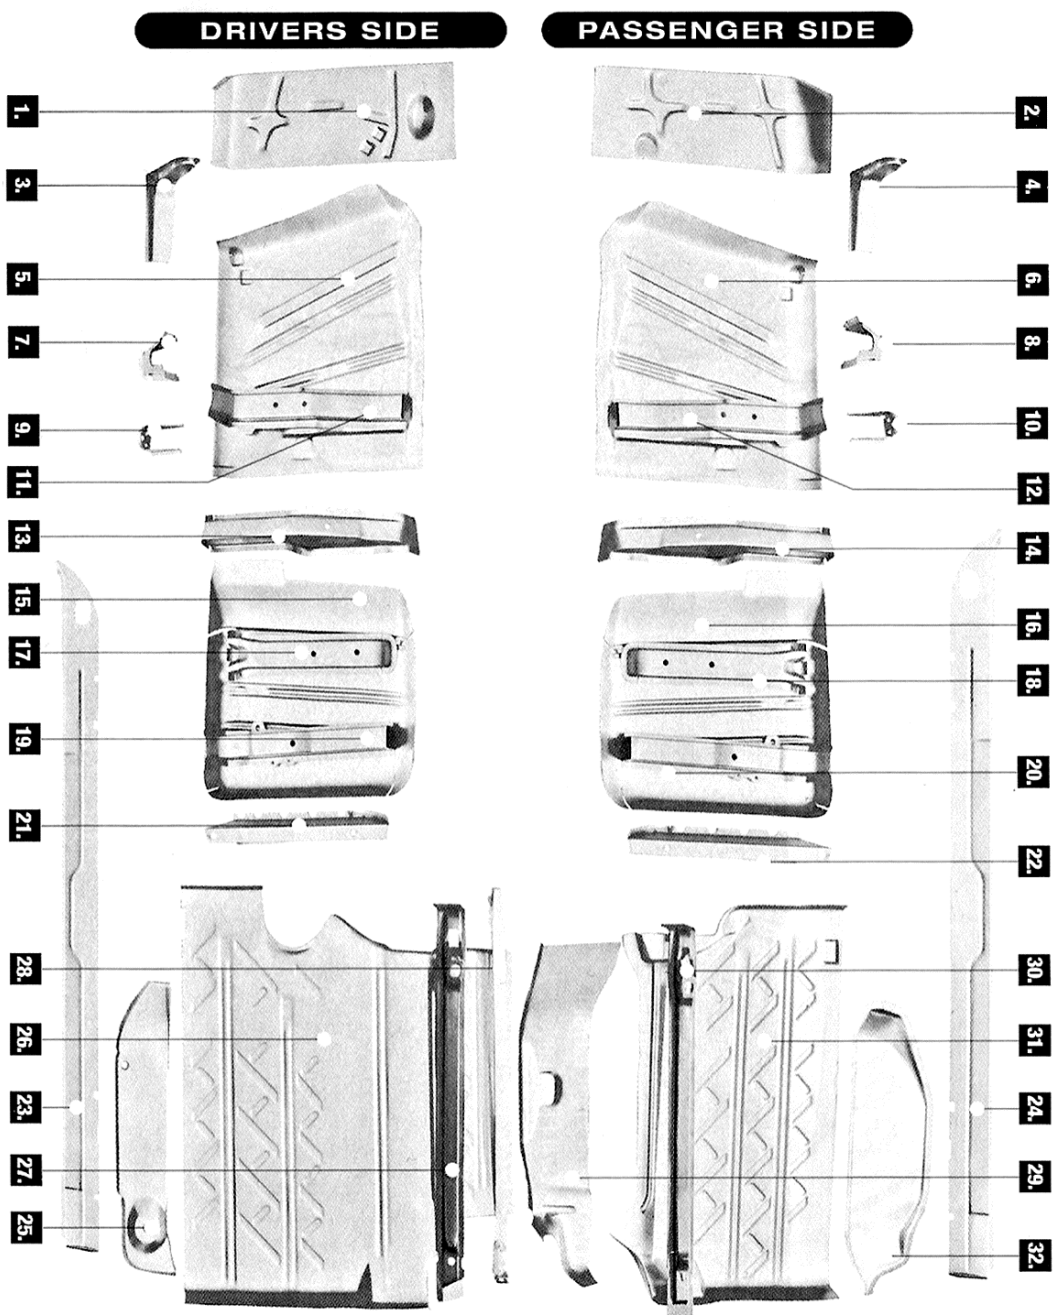

1958 IMPALA SHEETMETAL FLOOR PAN LAYOUT

1958

Headlight Caps

Top of Fender 6"

Right (09732) ea.
Left (09733) ea.

Headlight Buckets

Front of Fender 10" H x 15"

Right (09734) ea.
Left (09735) ea.