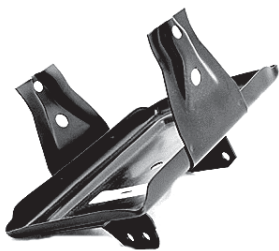

- Air Cleaner Wing Nut
OE Style (09858) ea.

09858

- Antenna Lead Wire
Front (08303) ea.

- Axel Bearing w/Seal - Rear
(0922) ea.

- Ballast Resistor
See "Electrical" Resistor...

BATTERY PARTS

- Battery Bolt "J" (01788)set
- Battery Retainer (01163) ea.

01163

- Battery Tray (03212) ea.

03212

BRACKETS

- Air Conditioning Bracket
348-409 w/Bushings, Bolts, &
Ground Straps (012204) Disc
- Bumper Brace Brackets Powder
Coated Set/4 set

- Generator Brackets
See "MISC" Generator