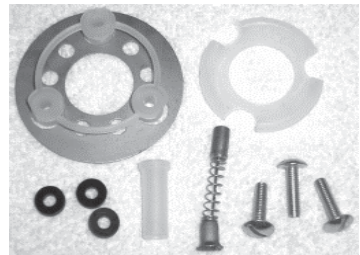

0164

Horn Relay (03482) ea.