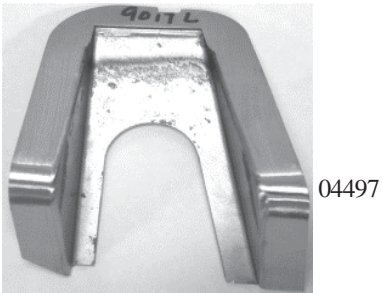

SHEETMETAL

Bodymount Support (on frame)
Conv (CA6929)ea.

Bumper Filler Panels Gray Powdercoated
Front Silver (01740) ea.
Rear Silver (04971) ea.

Cowl Brace Conv.
Right (06512) ea.
Left (04497) ea.

Cowl Foot Brace Conv.
Right (06514) ea.
Left (06513) ea.