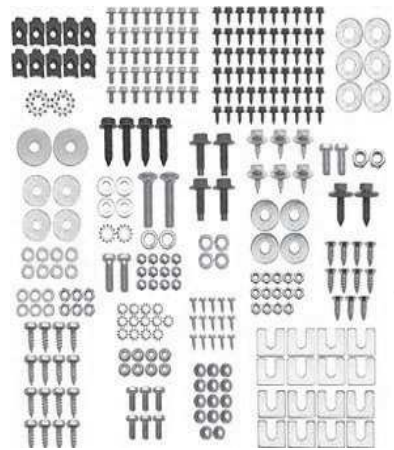

Bumper Mounting Kit

Front (08473) set
Rear (016223) set

Cowl Tag Rivets (05969) pr.

05969

Door Panel Trim Screws

set/10 (016604) set

Door Sill Plate Screws

set of 10 (03320) set

03320

Door Striker Screws (03684) set

Firewall Plugs (05406) ea.

05406

Front End Fastener Kit (0787) set

0787

Fuel Line Clips

5/16" (05450) ea.

05450

3/8" x 1/4" Push In

5 pc set (016292) st

Grille Rivets

Set/15 (07964) set

07964

Headlight Adjusters
55-58 replacements (06738) set/4

Headlight Bulb Tension Spring
(05666) ea.