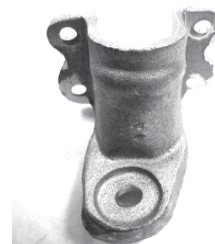

Oil Filter Hoses & Fittings

6 cyl (06650) pr.

POWER STEERING PARTS

- Control Valve (012254)ea.
- Cylinder (012256)ea.
- Cylinder Bracket (013619)ea.

013619

- Grommets (06324) ea.
- Grommet Washers (06323) ea.
- Hoses