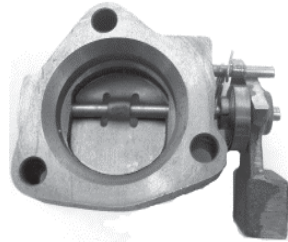

1958

Oil Filler Cap V8

Black (02637) ea.
Chrome (013310)ea.

02637

013310

Oil Filter Hoses & fittings

6 cyl (06650) pr.

Oil Filler Tube w/Return Spring Bracket

(012590)ea.

012590

Oil Pan

Replacement for 348
6 quart (014264)ea.

014264

Road Draft Tube w/bracket

348 & 409 (013322)ea.

013322

Thermostat Outlet Housing V-8 Only

(Like Original) (012601)ea.

012601

EXHAUST SYSTEM PARTS

Exhaust Hanger Assembly

Center
Right (01190) ea.
Left (01191) ea.

01190

Front

Left (01192) ea.
Right (01193) ea.

01193

Exhaust Manifold Parts

Bolt Locks

SB 4 pcs (04979) set
BB (01959) set

04979

Bolts & Washers V8 SB

(01164) set

01164

Clamp 2 1/2 (07117) ea.
Gasket V-8 2" (01982) ea.
Tube stainless (01960) ea.
Washer stainless (01971) set

Exhaust Pipe Bracket

Front Left (06908) ea.

06908

Heat Riser

1 3/4" V-8 (03228) ea.
2 1/4" (0191) ea.

03228

Heat Riser (Choke) Tube

BB Steel (04279) ea.
Stainless (04514) ea.

Heat Riser Spring V-8 ea.

Heat Shields

SB set/4 (bolt to manifold) (03708) set

Spark Plug SB (01166) set

03708

Muffler 58-64 all

2" exhaust (09852) ea.

2 1/2" exhaust (05586) ea.

Tail Pipe Frame Bracket

58 (01573)ea.

01573