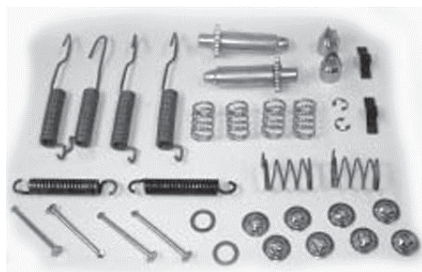

- Master Cylinder
  w/o P.B. (03914) ea.