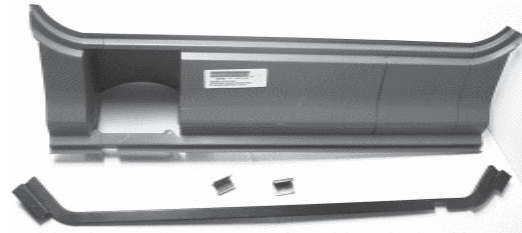

*Truck freight.