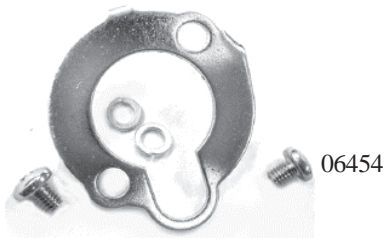

TURN SIGNAL PARTS

Cancel Cam Bolts to Steering Wheel
57-58 (06454) ea.

Switch Housing Plate
(07030) ea.