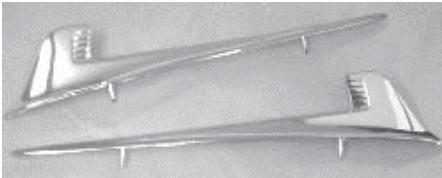

Sedan Door (02525) ea.
Vent (02515) ea.

Hood Emblem Assembly
V8 (06411) ea.
6 Cyl (03751) ea.

06411

Gear Shift Lever w/Knob
Automatic (010156)ea.

Hood "V" (013565)ea.

HANDLES
EXTERIOR

w/Buttons Original Style fits Impala,
Bel Air, Wagon, & various 58 Pontiacs.
(02397) set