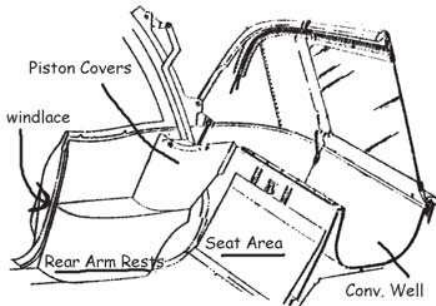

OTHER INTERIOR ITEMS

Arm Rest Assembly

- Left (015136)ea.
- Right (015135)ea.

Arm Rest Bezel Front (Impala)

- Left (010183)ea.
- Right (010182)ea.

Arm Rest Chrome End Cap (Impala)

- Left (011955)ea.
- Right (011954)ea.

Arm Rest Reflectors (Impala)

(09814) pr.

Cargo Area

- Vinyl on ABS 5 pc. set

Conv. Rear Arm Rest & Piston Cover

- Metal 4 pcs. CA665 set