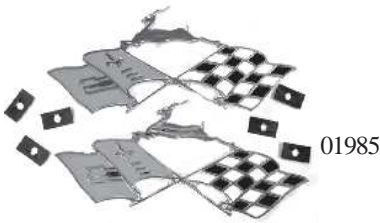

0510

Mirror Bracket Rear View

- HT (010180)ea.
- Conv (010179)ea.

010180

010179

Quarter Emblems

- (Imp.-flags) (01985) pr.

01985