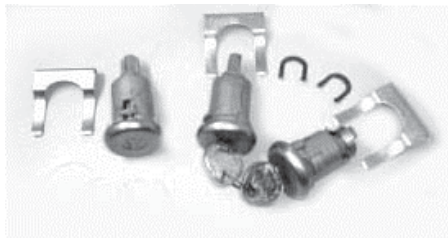

Ignition, Doors & Trunk

- Orig w/Long cyl (07479) set
- w/short cyl (07480) set

Ignition, Door, Trunk, & Glove

- Orig w/short cyl (07484) set
- Orig w/Long cyl (07483) set

Ignition & Door

- Orig w/flat pawl (01939) set
- Orig w/long cyl (02895) set