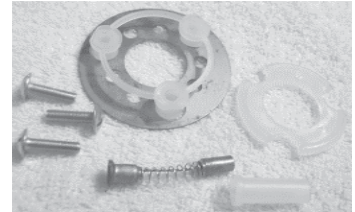

06204

Headlight Switch (0178) ea.

0178

Heater Blower Motor (012602) ea.

012602

Heater Switch
w/o resistor on switch (012023) ea.

Horn Contact Bushing (015372) ea.
Horn Contact Kit
not Impala (01165) ea.
Impala (0164) ea.