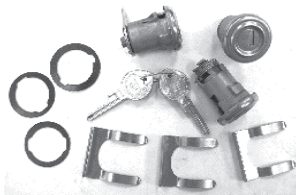

02061

Door, Trunk & Glove

- 61-62 Later (05623) set
- 61-62 Pearhead (05499) set