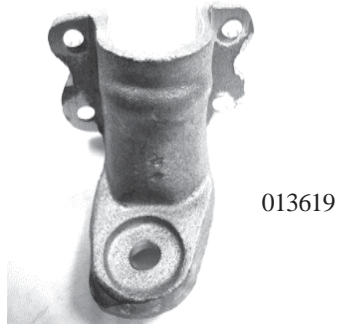

## POWER STEERING PARTS

Adj. Cradle SB  
63-64 (014859)ea.

Brackets SB V8 63-64  
2 piece kit (05257) kit

Control Valve (012254)ea.  
Cylinder (012256)ea.

Cylinder Bracket (013619)ea.

Grommets (06324) ea.  
Grommet Washers (06323) ea.  
Cyl Hoses (2) (03176) pr.  
Hose Kit (set of 4) (01963) kit