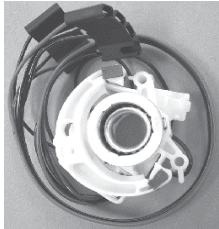

03502

Turn Signal Flasher (08259) ea.