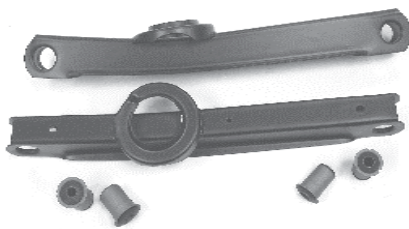

SUSPENSION PARTS

58-62 (07727) kit

Includes:

- 2 Upper Ball Joints
- 2 Lower Ball Joints
- 2 Inner & Outer Tie rods
- 4 Upper Bushings
- 4 Lower Bushings

63-64 (05602) kit

Includes:

- 2 Upper Ball Joints
- 2 Lower Ball Joints
- 2 Inner & Outer Tie rods
- 4 Upper Bushings
- 4 Lower Bushings

Other Parts Available

- A-Arms Upper (015479)pr.
- Lower (015833)pr.
- A-Arm Shaft Upper Lf (can be used Rt)(015477)ea.
- A-Arm Shaft Lower (015478)ea.
- Ball Joints
  - Upper (09974) ea.
  - Lower (013312)ea.
- Center Link (drag Link)
  - 605 w/ P.S. (015125)ea.
- Control Arm w/ bushings
  - Rear Lower (014087)pr.