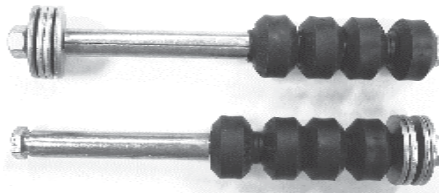

Rear (track bar) (0190) ea.

Link Set (need 2) (014375)ea.