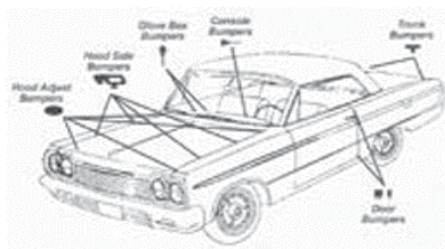

1961 - 1962

BODY BUMPER KIT

- 61 HT/Conv. (01213) set
- 62 HT/Conv (03085) set
- 63-64 HT/Conv. (02343) set