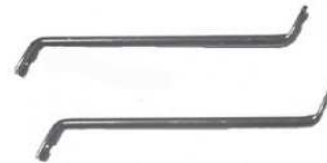

014055

FENDERS

62 Front Outer Right (016696) ea.
Left (016697) ea.

62 Front Inner Right (016591) ea.
Left (016592) ea.

63 Front Outer no holes
Right (010169) ea. *
Left (010170) ea. *