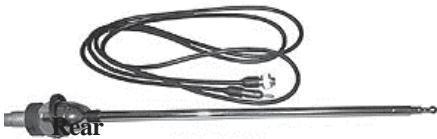

EMBLEMS & CHROME

Air Cleaner Wing Nut 61-64
Chrome OE Style (09858) ea.

09858

ANTENNAS & PARTS

Antenna

Front

63-4 w/Lead (02194) ea.

can be made to work on 61-62