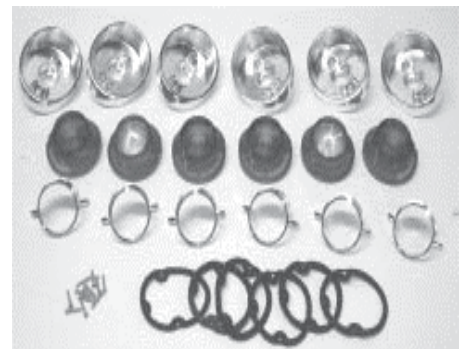

1963 Set (6 housings, 12 gaskets,
4 tail lens, 2 backup lens & 6 chrome
ornaments) (05117) set

1964 Set (6 housings, 6 gaskets,
4 tail lens, 2 backup lens & 6 chrome
ornaments) Below (02952) set