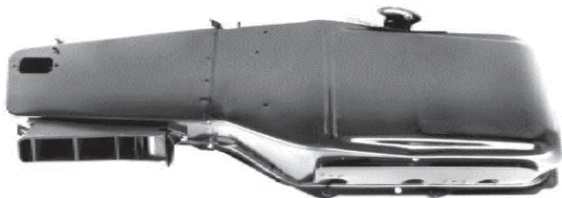

Rear Support Mount Covers

(013132) pr.

013131 & 013132

Grille Support Bar

63

(Grille to upper Rad Support)

(016300)ea.

64 Black

(014330)ea.

HOOD

63 Impala

(011065) ea. *

011065

63 Impala Z11 Aluminum CA986320 ea. *

64 Impala Holes for Windsplit
predrilled

(010165) ea. *

Heater Core Case 63

(013879)ea. 278.00

RADIATOR SUPPORT

62 only

(016619)ea.

63

(012129)ea.

012129

64

(08298) ea.

08298

Rear Valance

63

(016226)ea.

64

(016227)ea.

1/4 Panels

Full 1/4 Impala & Bel Air

62 Left

(CA10000) ea. *

Right

(CA10001) ea. *

63 HT will also work on any 2 dr Full Size

Overseas

Left

(013366) ea. *

Right

(013365) ea. *

USA Made skin

Left

CA12019 ea. *

Right

CA12020 ea. *

013366

CA12019

*Truck Freight