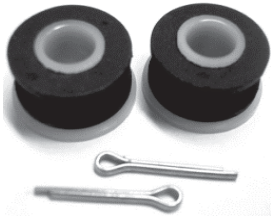

1961 - 1962

Hood Hinge Spring

62 (015276)ea.

Hood Insulation Kits (glue in)

61 (07358) kit

62 (07359) kit

63 (07360) kit

64 (07361) kit

*Ask for our 3M Adhesive

Hood Latch Assembly

63 (010212)ea.

64 (016453)ea.

010212

Hood Latch Opener Ext. (01659) ea.

Horns

See "Electrical" Section

Idler Pulley

61:348-409; 62:409 (06292) ea.

63-65 409 (06293) ea.

LINES

See note at end of listing

Fuel Tank to Pump

V-8 3 pc. set 3/8"

Stainless ea.

OEM Steel ea.

V-8 5/16"

Stainless ea.

OEM Steel ea.

Brake Lines State Standard or Power

Brakes, Yr 7 pcs.

Stainless ea.

OEM Steel ea.

Transmission Lines

Stainless pr.

OEM Steel pr.

**PLEASE NOTE:

WE DO NOT Stock the lines. They are SPECIAL ordered and generally are drop shipped within three days. All lines need to be prepaid & we will have them drop shipped to you directly. Additional freight charges apply to all lines ordered.

All lines are non refundable.

LINKAGEKITS

Carb/Linkage 2 x 4 Bl 62-64

409 w/hardware(01980) kit

Carb. Linkage Rod Grommet

(015678)ea.

Carb.-Return Spring Bracket

(w/Frt bolt hole on Manifold)

64 (04626) ea.

Kickdown Linkage Kit 62-64

8 Cyl 4 bbl, 327 (from carb to

upper kickdown rod)(01976)kit

Linkage Bracket & Spring Set Carb/
Accelerator V-8 56-64
(09567) set

09567

Linkage Rod Bushing Kit

61-64 (01970) kit

01970

Linkage Rod Kit

62-64 (01978) kit

Lower Kickdown Rod w/Swivels

61-64 (06778) kit

06778

62-64 Kickdown Linkage Kit

8 cyl 4 bbl, 327

(rod from carb. to upper kickdown rod)

(01976) kit

Shift Linkage Adjustment Swivel Nut

(07291) ea.

LOCKS