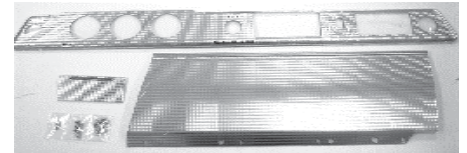

## Dash Trim -

61 Glovebox Fascia (016527)ea.

016527

62 Etched w/ Screws & Fasteners  
Very Nice! (014273)set

62 Side Dash Panel Trim

(015277)ea.

63 Impala 2 pc. (06226) set

63 Impala SS [below](#)