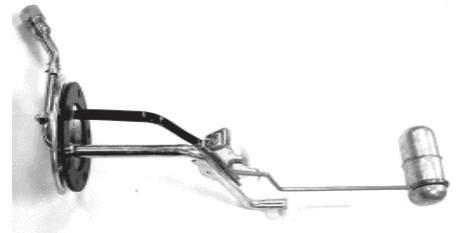

*\*Fits 61 but pickup is 1/16" larger than original*