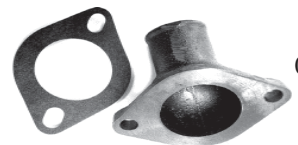

013568

Thermostat Outlet Housing V-8
like original (012601)ea.