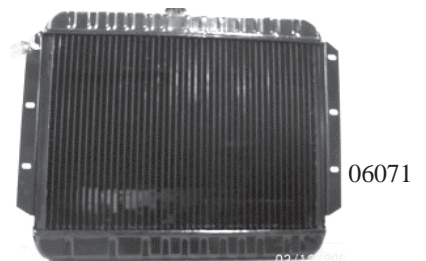

RADIATOR

State Auto/Std. & AC applications

61-63 409 3 Core Auto
(05161) ea.

Slant Tanks:
61-63 V8, 409, Auto, 4 core
(04714) ea.

61-63 V8, 409, Std, 4 core
(06071) ea.

64 Auto, 4 core (04000) ea.
64 Std. 4 Core (012653)ea.