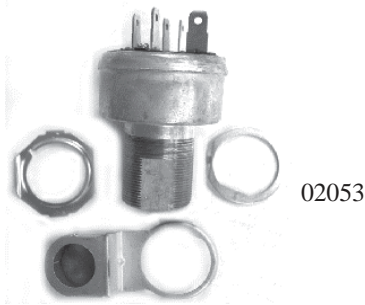

## Glovebox Light Assembly

61-64 (06204) ea.

06204

Ignition Switch 61-63 (02053) ea.

02053

64 (02050) ea.  
64 Replacement (016219)ea.

02050

License Light Assembly  
62-64 includes wire, bulb & lens  
(03792) ea.