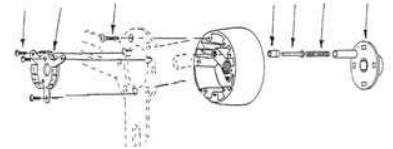

A - 1 Horn Contact Cam
Asb. B - 1 Spring
C - 1 Contact
D - 1 Bushing
E - 1 Switch
F - 3 8/32 x 1/2 screws
G - 4 10/24 x 5/8 screws

Steering Column Bearing Lower
Replacement (Brass)(0781) ea.