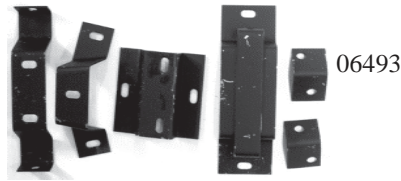

## Console Mounting Brackets

- 63 3 pc set (06494) set

- 64 6 pc set (06493) set

06493