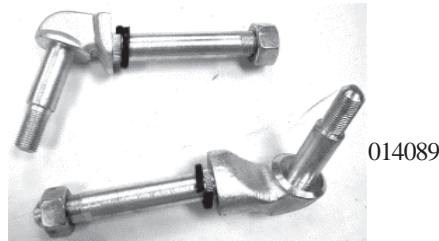

SUSPENSION PARTS

58-62 (07727) kit

Includes:

- 2 Upper Ball Joints
- 2 Lower Ball Joints
- 2 Inner & Outer Tie rods
- 4 Upper Bushings
- 4 Lower Bushings

63-64 (05602) kit

Includes:

- 2 Upper Ball Joints
- 2 Lower Ball Joints
- 2 Inner & Outer Tie rods
- 4 Upper Bushings
- 4 Lower Bushings

Other Parts Available

- A-Arms Upper (015479)pr.
- Lower (015833)pr.
- A-Arm Shaft Upper Lf (can be used Rt)(015477)ea.
- A-Arm Shaft Lower (015478)ea.
- Ball Joints
  - Upper (09974) ea.
  - Lower (013312)ea.
- Center Link (drag Link)
  - 605 w/ P.S. (015125)ea.
- Control Arm w/ bushings
  - Rear Lower (014087)pr.

Control Arm Bushing Kit

- Front 8 pc. set (01652) set
- Upper (04650) ea.
- Lower (04651) ea.
- Rear 6 pc.set (03732) set

Idle Arm Assy w/w/o PS (08537) ea.

Rear Axel Block 64 (015910)ea.

Shock Mount Bolts Rear (014089)pr.

Sway Bar Rear (Panhard Bar) w/bushings (012069)ea.

Sway Bar Bushing Front (at frame) (07119)pr.

Rear (track bar) (0190) ea.

Link Set (need 2) (014375)ea.

Tie Rod Ends Inner (05449) pr.

Outer (014378)pr.

Tie Sleeves Inner (013557)pr.

Tach Housing See "Electrical" Section

TRANSMISSION Back up Switch Parts for 4 spd Muncie

Kit (014857)kit

Bracket 64-68 (0240) ea.

Lever Rod 64-68 (04228) ea.

Switch Shield 64-68 (08368) ea.

Crossmember 700R (015476)ea.

Flywheel Cover 61-62 all & 63 409 Lower w/std trans (05951) ea.

Flywheel Rear Inspection Platew/std trans 61-62 all & 63 409 (01451) ea.

Tran. Shifter Arm Mounts to P/G for Floor Shifter 64 (09686) ea.