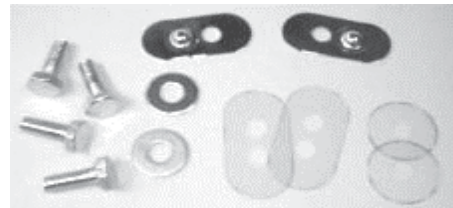

Window Regulator Roller Rear 1/4
61-64 5/16" (02734) ea.

02734

Window Regulators

Door

Right (012681)ea.
Left (012682)ea.