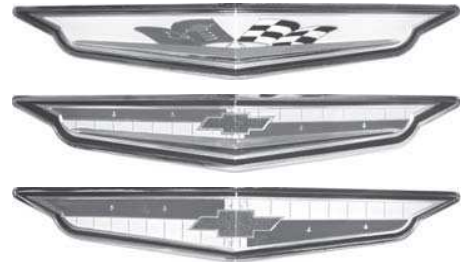

Hood Emblem Plastic

- 62 (03398) ea.

- 63 (04242) ea.

- 64 (04243) ea.