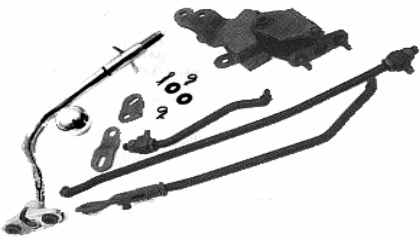

# 1965 - 1966

Shift Hump  
66 4 Spd (01050) ea.

01050

Shifters\*  
Shifter Kit w/buckets 4 spd  
(04601) set

\*See note on linkage

Shift Handles  
Bucket seat T-Handle  
4 spd (02029) ea.

02029

Bench seat  
bolts to hurst looks original  
(09694) ea.