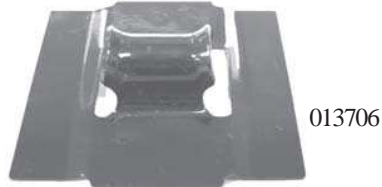

Shifter Support Bracket (Spacer)
64-67 4 Spd (01061) ea.

Spare Tire "J" Bolt (0947) ea.

0947

Spare Tire "J" Bolt Mount
(013706) ea.

013706

Spare Tire Wingnut (02524) ea.

02524

Spark Plug Wire Looms/Girdles
66-74 BB (085) set