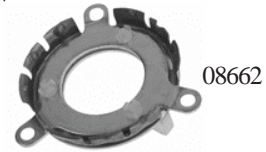

STEERING WHEELS & PARTS

STEERING WHEELS

These are complete w/Wheel, Horn
Ring, Contacts, & Cap

65 Black (015214) ea.
65 White (015788) ea.
66 Black (015215) ea.
66 Black (015822) ea.

Steering Wheel 2 Spoke Woodgrain
64-66 Accessory
w/wheel, hub, contact, & Mt Hdw.
(016822) kit

Woodgrain 2 Spoke Wheel Only
64-66 Accessory (09584) ea.

Horn Button Mount (08662) ea.

08662

Steering Column Bearing
Replacement Brass Bearing
Lower 65-66 w/o tilt (0781) ea.