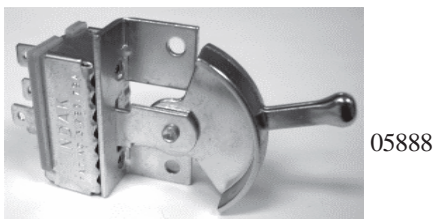

Horn Contact Bushing (015372)ea.