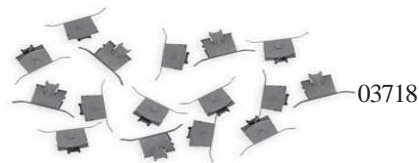

CLIPS & FASTENERS

TRIM SCREW KITS

Interior

65 2 dr HT	(03284) set
Conv	(01389) set
B/A 4dr Sedan	set
66 2 dr HT	(03980) set
Conv.	(03981) set
Imp 4 dr	(03982) set

Exterior w/Wheel Well Mldg Screws

65 Impala	(06273) set
66 Impala	(01410) set

A-Arm Seal Staples (015112)pk

Arm Rest Base Screws (02360) ea.

Body to Frame Hardware Kits

Conv.	(09949) kit
HT/Sedan	(09950) kit
Body Shims 6mm 10 pc	(016150)set

Bumper Bolts

Set/10 (07240) set ea.

07240

By-Pass Hose Clamps BB(013035)pr.

Conv. Top Rear Mldg Clips

16 pc. set (03718) set
avail each ea.

03718

Cowl Tag Rivets (05969) pr.

05969

Dash Air Vent Screws (4) (016922)set

Door Panel Nail Retainers(01237)ea.

Door Panel Trim Screws set/10 (016604)set

Door Sill Plate Screws (03320) set

Firewall Pad Plug (05406) ea.

05406

Front End Sheet Metal Fastener Kit (013087)kit

Fuel Line Clips

5/16" (05450) ea.

05450

3/8" x 1/4" Push In 5 pc set (016292)set

Grille Rivets

set/15 (07964) set
Nut & Bolt with Rivet Head

07964

Headlight Bezel Retainer

65 (014779)ea.
66 (09774) ea.

09774

Headlight Switch Screw (012198)ea.
Hood Adjustment Bolts (02767) pr.

02767

Hood Insulation Clips

Round Plastic (03139) set
Square Metal (05948) set
Square Plastic (03379) set

03139

03379

License Plate Installation Kit (Front)

65-66 (010033)set

License Plate Nut (White Plastic) (014252)pr.

Mirror Screw (bolts mirror to bracket) (0510) ea.

0510

Oil Pan Battery Cable Clip(016912)ea.

Park Brake Connector (012009)ea.

012009