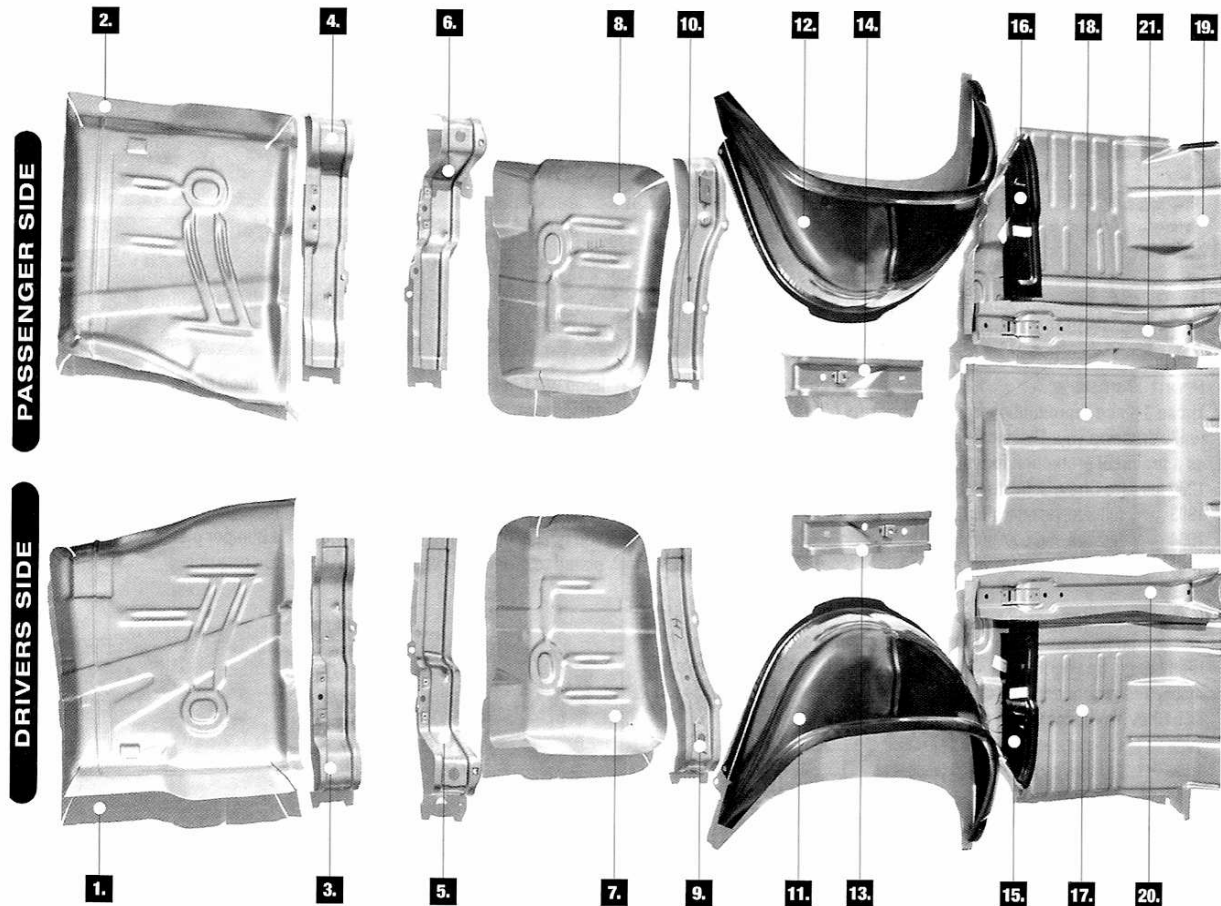

1965-70 IMPALA SHEETMETAL DIAGRAM Some pieces are 65-66 only

1. CA7775.....Floor Pan - Left Front	2. CA7776.....Floor Pan - Right
3. CA11003...Floor Brace - Front (Partial) (front seat mount brace)	4. CA11004...Floor Brace - Front (Partial) (front seat mount brace)
5. CA11023...Floor Brace - Middle Left (partial)	6. CA11024....Floor Brace - Middle Right (Partial)
7. CA7777.....Floor Pan - Left Rear	8. CA7778.....Floor Pan - Right Rear
9. CA11005...Floor Brace - Left Rear (partial)	10. CA11006...Floor Brace - Right Rear (Partial)
11. 01494.....Outer Rear Wheelhouse 65-66 Lf HT	12. 01491.....Outer Rear Wheelhouse - 65-66 Rt HT
13. CA11012..Floor Brace- Left Rear over rear axel, parallel to frame	14. CA11013...Floor Brace - Right Rear over rear axel, parallel to frame
15. 012599.....Trunk Side Brace - Left	16. 012598.....Trunk Side Brace - Right
17. CA7772....Trunk Floor - Left	18. CA7773.....Trunk Floor - Center
19. CA7774.....Trunk Floor - Right	20. CA9001.....Gas Tank Mount Brace
21. CA9001.....Gas Tank Mount Brace