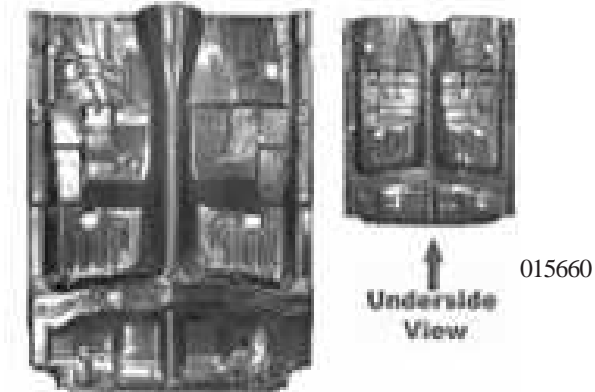

1965 - 1966

SHEETMETAL

FENDERS INNER

65	Right	(016593)ea.
	Left	(016594)ea.
66	Right	(016595)ea.
	Left	(016596)ea.

FLOOR PANS

Complete 65-70 Includes Braces, Inner Rocker Panel, &
Under Rear Seat Pan (015660) ea. *

Full	32" wide x 62" long	
	Right	(012677) ea. *
	Left	(012678) ea. *