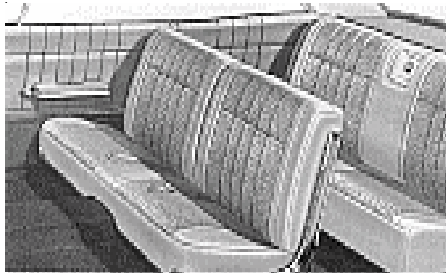

1965 Impala 4 dr Sedan & HT

w/Cloth Seat Insert	set
BelAir 4 dr Sedan	set
Biscayne 2 dr Sedan	set
4 dr Sedan	set

Colors Available: Red, Fawn, & Aqua