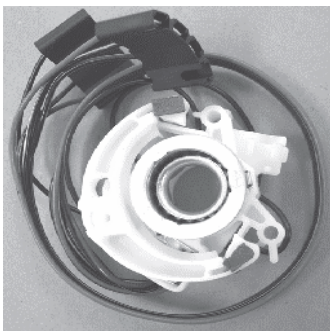

Turn Signal Switch

1. w/o Tilt w/horn contact & bearing
   (03502) ea.
   w/Tilt (013515)ea.

03502