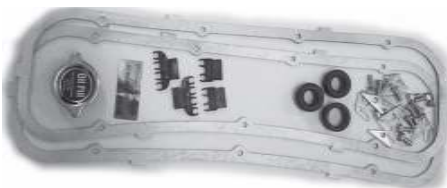

BB Gasket Kit w/accessories

(02846) set