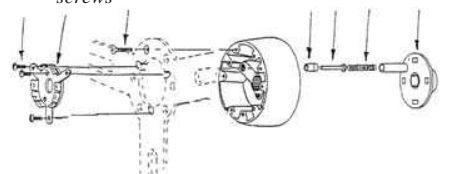

08396

Steering Wheel Hub  
Wood Wheel 64-66 (02033) ea.  
*Use Contact Kit (04480) with this hub*

02033

Steering Wheel Mounting Kit  
Wood or Sport wheel (04480) kit

04480

A - 1 Horn Contact Cam  
Asb. B - 1 Spring  
C - 1 Contact  
D - 1 Bushing  
E - 1 Switch  
F - 3 8/32 x 1/2 screws  
G - 4 10/24 x 5/8  
screws