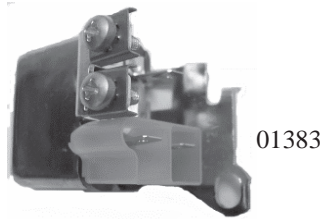

Headlight Switch (0250) ea.

Heater Blower Switch w/AC  
 (05888) ea.

Horn Contact Bushing (015372)ea.

Horn Relay (01383) ea.  
 Original Style W/"Delco" logo  
 (014243)ea.

Horns  
 Replacement  
 Low (01008) ea.  
 High (01006) ea.  
 Better Quality  
 High (012773)ea.  
 Low (012774)ea.  
 Original Style Reproductions  
**Right on the money!**  
 (013966)pr.