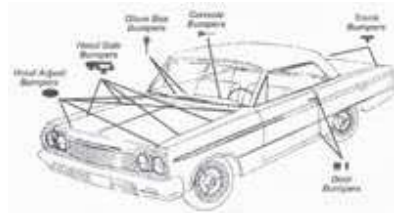

BODY BUMPER KIT

03077

65 (03077) kit
66 **pictured below** (03078) kit