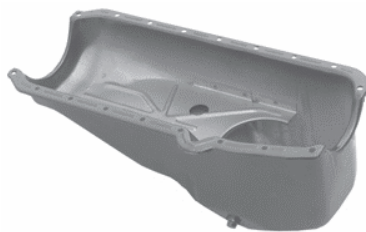

Thermostat Outlet Housing
65 (012601)ea.