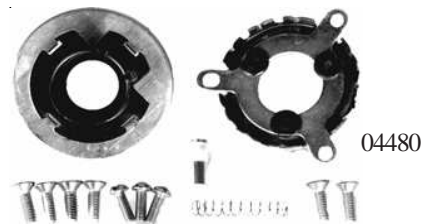

1965 - 1966

Shift Hump
66 4 Spd (01050) ea.

01050

Shifters*
Shifter Kit w/buckets 4 spd
(04601) set

*See note on linkage

Shift Handles
Bucket seat T-Handle
4 spd (02029) ea.

02029

Bench seat
bolts to hurst looks original
(09694) ea.

Shift Gate (02007) ea.

02007

Shift Linkage * Not correct needs
modified & does not come
w/spacer.

(02031) set

Shifter Support Bracket (Spacer)
64-67 4 Spd (01061) ea.

Spare Tire "J" Bolt (0947) ea.

0947

Spare Tire "J" Bolt Mount
(013706) ea.

013706

Spare Tire Wingnut (02524) ea.

02524

Spark Plug Wire Looms/Girdles
66-74 BB (085) set

085

65-75 SB (095) set

095

Speedometer Cable (014346) ea.

STEERING WHEELS & PARTS

STEERING WHEELS

These are complete w/Wheel, Horn
Ring, Contacts, & Cap

65 Black (015214) ea.
65 White (015788) ea.
66 Black (015215) ea.
66 Black (015822) ea.

Steering Wheel 2 Spoke Woodgrain
64-66 Accessory
w/wheel, hub, contact, & Mt Hdw.
(016822) kit

Woodgrain 2 Spoke Wheel Only
64-66 Accessory (09584) ea.

Horn Button Mount (08662) ea.

08662

Steering Column Bearing
Replacement Brass Bearing
Lower 65-66 w/o tilt (0781) ea.

0781

Steering Column Coupler Kit
(or "Rag Joint" is often worn out or torn -
located between the gear box and steering
shaft.) Original Style (08396) kit

08396

Steering Wheel Hub
Wood Wheel 64-66 (02033) ea.
Use Contact Kit (04480) with this hub

02033

Steering Wheel Mounting Kit
Wood or Sport wheel (04480) kit

04480

A - 1 Horn Contact Cam
Asb. B - 1 Spring
C - 1 Contact
D - 1 Bushing
E - 1 Switch
F - 3 8/32 x 1/2 screws
G - 4 10/24 x 5/8
screws