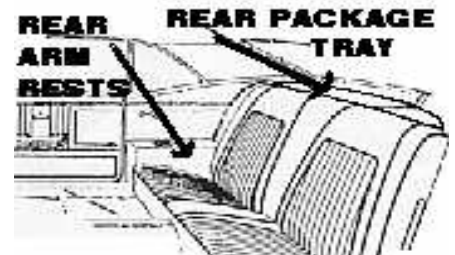

65 Conv SS
Black (010841)
Lt. Blue (010842)
2 Tone Blue (010843)
Fawn (010844)
Red (010845)
Saddle (010846)
White / Black (010847)
White / Aqua (010848)
White / Red (010849)

65 Conv Non SS
Lt. Aqua (010850)
Black (010851)
Lt. Blue (010852)
Fawn (010853)
Red (010854)
Saddle (010855)

65 HT SS
Lt. Aqua (010874)
Black (010875)
Lt Blue (010876)
2 Tone Blue (010877)
Fawn (010878)
Red (010879)
Saddle (010880)
White / Red (010881)
White / Black (010882)
White / Aqua (010883)