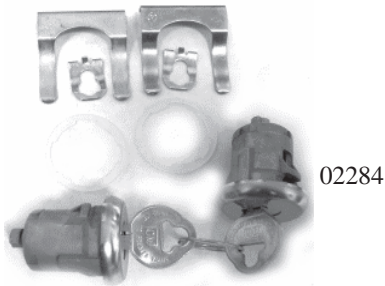

1965 - 1966

Door Locks w/keys

Later (02283) pr.
Orig (02284) pr.