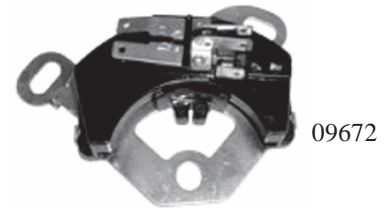

Ignition Switch  
 65 Original Disc (02109) ea.  
 65 Replacement (016219)ea.

Junction Block (06198) ea.  
 06198

License Plate Light Assembly  
 66-69 Repo (08664) ea.

Neutral Safety Switch w/ back up light  
 switch  
**Auto**  
 on floor (09672) ea.  
 on column (01195) ea.