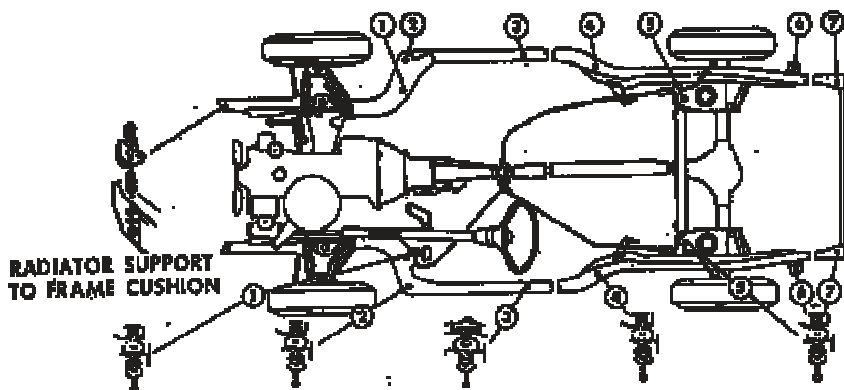

BODY TO FRAME CUSHION LOCATION DIAGRAM