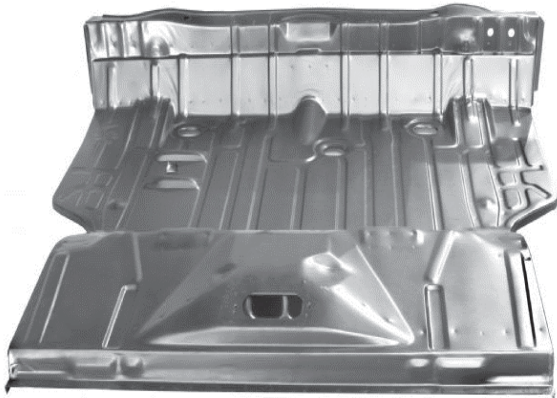

076

68 - 72 Made Overseas Chevelle, GTO, Cutlass
 Right (012979)ea.
 Center (012981)ea.
 Left (012980)ea.
 Set of 3 (016383)set

Overseas

014618

68 - 72 Made in USA Chevelle, GTO, Cutlass
 Center CA6208ea.
 Right CA6209ea.
 Left CA6207ea.
 Set of 3 (012487)set