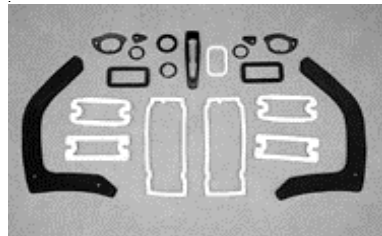

PAINT GASKET SETS

- 68 (04227) set
- 69 (02470) set
- 70 (02804) set
- 71-72 (04463) set

04227

El Camino

- 68 (09846) set
- 69 (05083) set
- 70 (05576) set
- 71-72 (03088) set