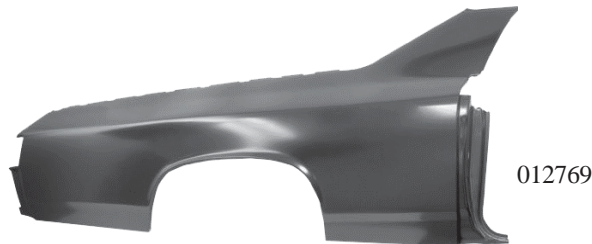

GTO	68-69	GTO only	(You will need to cut your side marker)			
			Right	(016365)	ea.	
			Left	(016364)	ea.	

Full Side Panel

these are the complete side of the car. From the door to the back and make the top break. They fold into the door jamb but do not include the door jamb, sail panel, or go into the trunk. Fits all 2 dr.

68 Right	(011168)	ea.	*
Left	(011167)	ea.	*