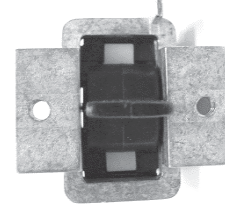

013717

Also used for Power Tailgate on 68

DASH GAUGES

See "Dash" Section

Dash Printed Circuit
70-72 w/gauges (02708) ea.
w/o gauges (04525) ea.