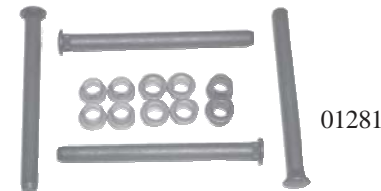

Door Glass Front Channel Support
70-72 (015540)ea.

015540

Door Glass Guide Stabilizers
70-72 (015542)pr.

015542

Door Glass Stopper
70-72 (015541)ea.

015541

Door Hinge Pin & Bushing Kit
This includes 4 pins & 8 bushings
2 dr. 4" Pins (01281) kit
Pins Only 4" (0691) ea.
Bushings Only (05880) ea.
Oversize Bushings (01280) ea.
(these fit 68-72 Chevelle, GTO,
Lemans, Tempest, & 78-87
Chevelle. There are others also)