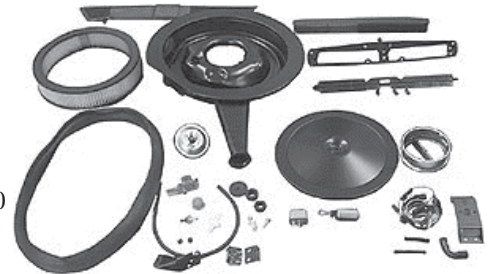

Outer Door Kit 70-72 (08307) ea.
Includes: Hood Door, 2 Hood Brackets
8 Bracket Screws, 2 Pivot Bolts, 2
Pivot Bushings, vacuum Pod, Vacuum
Pod Bracket, Bracket Screws, and
Vacuum Hose.

Inner Door Kit 70-72 (08308) ea.
Includes: Inner Flapper, Flapper
Frame, Flapper Clips, Inner Flapper
Solenoid, Firewall Relay, Accelerator
Kickdown Switch, Switch Bracket, and
Wiring.