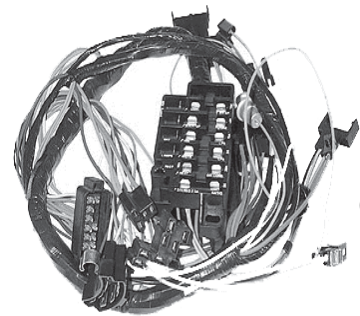

015526

Defogger Harness Rear Window

68-72 (015437) ea.