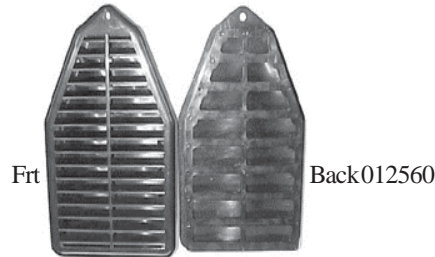

Dome Lamp Assembly

68-70 (04378) ea.
 (includes base, lens, bulb clips & wire leads) fits 68-70 GTO & 68-70 Cutlass.

Door Jamb Louver

69 ALL 2 dr (like original w/inserts) (012560) pr.
 69 ALL 2 dr (01530) ea.
 70-72 CVL & GTO (0639) ea.