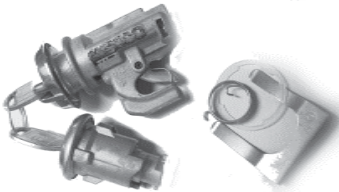

Glovebox

68 Orig (07421) set
68-69 Later (05279) set
70-77 (05560) set

07421

05560

Glovebox & Trunk

68 Orig (01983) set
68-69 Later (02611) set
70-72 (02287) set

02287

Trunk

68 Orig (07424) set
68-76 Later (0159) set
GMkey

07424

Trunk Lock Kit

non GM (02148) kit

02148

Trunk Lock Shaft (02173) ea.

Trunk Lock Retainer Clip (012790) ea.

Mirror Hardware Kit (04677) ea.

04677

MOTOR

Crank Pulley

69-70 396 375 HP (013137) ea.

013137

Dipstick BB

(04645) ea.

Dipstick Tube BB

(03507) ea.

Motor Frame Mounts

On frame V8 (05789) pr.
(64-72 GTO only) (016290) pr.

05789

Motor Mounts Side Rt/Lf

68 307-327
69-72 307 (016312) ea.
68-69 396 (014812) ea.
68-69 350,
70 350 396 400 402 454,
71 350 396 400 454,
72 350 402 454 (014813) ea.

Oil Filler Cap

BB chrome (0365) ea.
Rubber 71-72 w/350 (06243) ea.

0365

06243

Oil Pan BB

(015165) ea.

Smog Pump White Fan

V8

(013568) ea.

013568

Park Brake Cable Kits

See MISC Brake Parts

Power Window Boots

68

(013950) pr.

POWER STEERING PARTS

Power Steering Pump Cradle Bracket

Lower

65-68 BB (08013) ea.

SB (08873) ea.

08013

08873