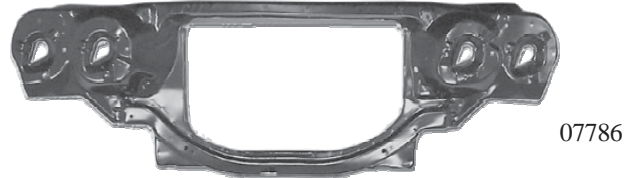

03664

Quarter/Door Frame Assembly

69 Right	(016229)	ea.
69 Left	(016230)	ea.

1/4 Panels Extensions for 68-69 Coming Soon

Radiator Support ~ EDP CHEVELLE & ELCAMINO

68-69 BB will fit SB	(07786)	ea.
----------------------	---------	-----