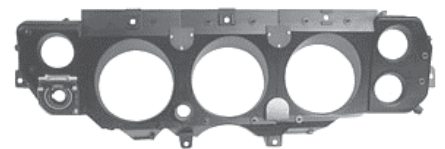

Dash Gauge Housing

70-72 Chevelle & El Camino SS (014990) ea.