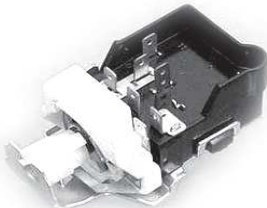

0250

01540

Horn Contact
67-89 (08302) ea.

08302

Horn Relay
68-71 Replacement (01383) ea.
68-71 Original Style w/Delco Logo (014243) ea.

01383

014243

HORNS
Original Style w/ mounting bracket
Hi & Low (013966) ea.
Replacements
Hi Horn (01006) ea.
Low Horn (01008) ea.
Better Replacements & GTO & Cutlass
Hi Horn (012773) ea.
Low Horn (012774) ea.