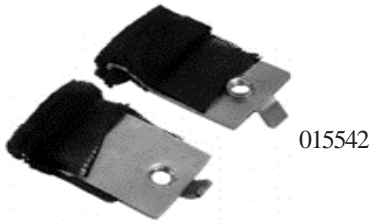

015542

Door Glass Stopper
70-72 (015541)ea.