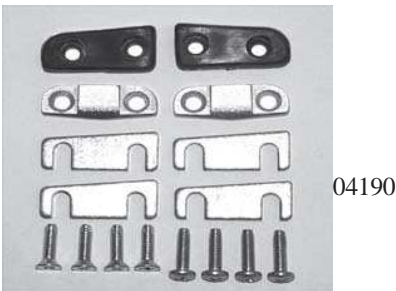

Crossmember Mounts
68-72 Turbo 350, 400, 4 spd
(03225) ea.

03225

CONVERTIBLE PARTS

Conv. Door Alignment Wedges
68-69 (04190) set