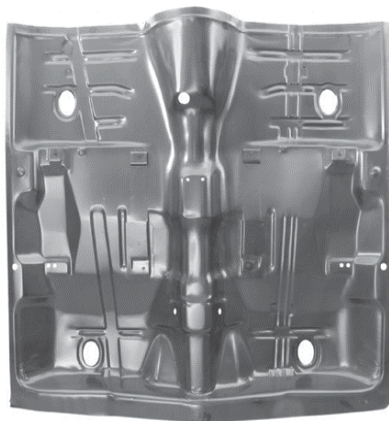

013501

Floor Pan 78-83 Malibu, 78-87 El Camino

Full 1/2 Section

Right	CA12011	ea.	*
Left	CA12010	ea.	*

Also fits 78-80 Monte, Buick Regal, Cutlass, 78-87 El Camino, Grand Prix, Lemans, Grand Am & 82-86 Bonneville.

68-72 CHEVELLE 1/2 Section EDP

61" Long x 29" Wide

Right	(08809)	ea.	*
Left	(08805)	ea.	*