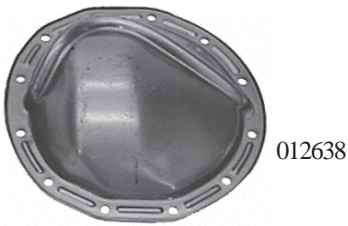

CHEVELLE 1968 - 1988

Americano Enterprises

Rear End Cover
12 Bolt (012638)ea.
Gasket (016540)ea.