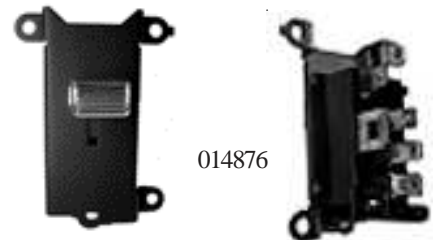

69 SS
Right (04802) ea.
Left (04801) ea.
(04803) pr.

04803

70 Chevelle Only (04990) ea.

04990

El Camino
69 Right (012572) ea.
Left (012573) ea.
70 R/L (012574) ea.

012572

Power Seat Transmission (6 Way)
80-88 Malibu, El Camino, "G" Bodies
Requires $125.00 Core Charge
ea.

Power Window Switches 68-72
2 Button 68-70 (08550) ea.
Single Button 68-70 (03121) ea.

08550

03121

4 Button 68-70 (04684) ea.

04684

Power Window Switches 71-77
w/square corners
4 Button (017056) ea.
2 Button (017055) ea.

Power Window Assemblies
68-72 HT (015821) set
Conv. (015821) set

Radio Speaker - Dual Voice Coil
140 watt 70-77 (016952) ea.

Rear Bumper Reflector Assembly
69-72 El Camino (04444) pr.

04444

Tailgate Power Window Switch
68 (013717) ea.

013717

Temperature Sending Units
68 All V8 w/gauges (08667) ea.
69-75 V-8 (014992) ea.

08667

Turn Signal Flasher
68-72 (08259) ea.

08259

Turn Signal Switch
67-68 Boyne x/tilt (06247) ea.
Delco (04543) ea.

04543

69-75 Delco (05208) ea.

05208

Underhood Light Assembly Replacement
64-75 (06821) ea.

06821

Wiper Switch
68 w/o recess park (08843) ea.
69-71 CVL & El Cam
w/o recess park (05610) ea.
w/recess park (016835) ea.
72 w/recess park (014876) ea.
73-77 CVL & El Cam except pulse
wiper (05612) ea.

08843

05610

014876

05612