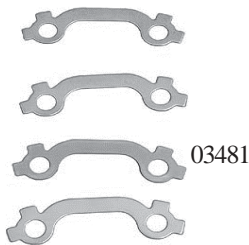

Exhaust Manifold Bolt Locks

- SB (03481) set

03481