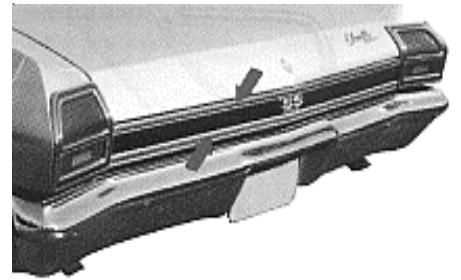

Front Fender Door Quarter Front Quarter Rear

TAILGATE- El Camino 68-72

Woodgrain Kit (American Walnut)
(0108) ea.

TRUNKMLDGS

Made in USA All with Clips
68 upper (03722) ea.
lower (03723) ea.

69 upper (04502) ea.
69 lower (04501) ea.