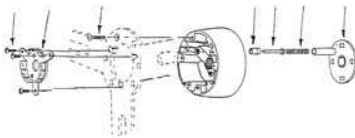

04480

Steering Wheel Coupler or "Rag Joint" Kit

(located between the gear box & steering shaft, this is often worn out or torn)

64-72 Original Style (08396) kit

08396

Steering Wheel Hub (Wood & Sport Wheel)