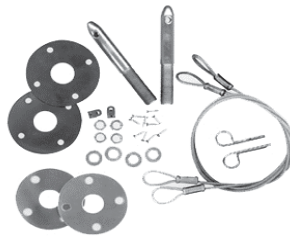

012566

- Hood Pin Kit (0140) kit
 Hood Pin Plate (09821) ea.
 Hood Pin Plate Gasket(09822)ea.
 Hood Pin Bolts (09823) ea.
 Holddown Cables (0125) ea.
 Wire Clip Stainless (07250) ea.

0140

- Hood Hinge Spring
 68-72 Std Hood on Chevelle, GTO,
 LeMans & Tempest (0938) ea.
 SS Hood (0292) ea.