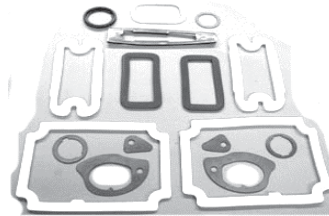

OTHER ROOF RAIL

- 73-77 HT & El Cam
  also Cutlass (02626) pr.
- 73-77 GM
  Left Side (0854) ea.
- 73-77 2 dr includes Chevelle, Cutlass,
  Century, Luxus, Regal NOT MC
  or Gran Prix (07883) pr.
- 73-77 A-Body 4 dr HT
  Front (02627) pr.
- 78-87 Front 4 dr Sedan
  (05541) pr.
- 78-87 Rear 4 dr Sedan
  (05127) pr.
- 78-87 Rear S.W. 4 dr pr.
- 78-88 El Camino, 78-81 Malibu-SS 2dr
  Right GM (03177) pr.
  Left GM (03178) ea.
  also fit 78-81 Grand Prix, Lemans,
  Regel, 78-88 Cutlass, & 81-88 MC.
- 78-88 El Camino, 78-81 Malibu 2 dr.
  Metro (05884) pr.
  Soff Seal (05506) pr.
- 68 GTO, Lemans HT/Conv
  (05949) pr.
- 69-72 GTO, Lemans HT/Conv
  (03840) pr.
- 75-80 Monza, Starfire, Skyhawk,
  & Sunbird (06203) pr.
- 73-77 Grand Prix (01005) pr.
- 82-88 Cutlass, Regal (09865) pr.

Firewall Wiring Gutter (03428) ea.

03428

GROMMETS

- AC Hose Grommet 67-68
  (016980) ea.
- Floor Plugs
  5/8" (016440) ea.
  7/8" (016439) ea.
  1" (016438) ea.
- Speedometer Cable Grommet

02680

Heater Box Seal Kit

- w/AC (03013) set
- w/o AC (03793) set
- Heater Core to Firewall Seal
  68-69 (04073) ea.

Heater Hose Black

- W/GM Marking 5/8" & 3/4"
  (04603) pr.
- Ribbed w/o GM Marking
  (03806) pr.

04603

Hood to Cowl Seal (seal on firewall)

68-72 sponge (03100) ea.

See "Clips & Fasteners" for clips

Cowl Induction Hood Seal

70-72 Air Cleaner to Cowl Hood
(0145) ea.

Cowl Hood Seal on hood

68-72 6" long (04328) pr.

Hood Panel Seal

68-72 on rear of hood (02346) ea.

PAINT GASKET SETS

- 68 (04227) set
- 69 (02470) set
- 70 (02804) set
- 71-72 (04463) set

04227

El Camino

- 68 (09846) set
- 69 (05083) set
- 70 (05576) set
- 71-72 (03088) set

OTHER GASKETS

- Antenna Gasket
  68-69 (0370) ea.
- Back up Lens Gaskets
  68 pr.
  69-72 El Camino & Wagon
  (014777) pr.

69-72 El Camino