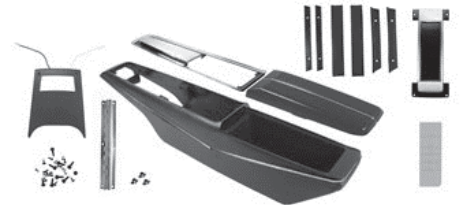

NEW

- GTO Wheel Opening Mldgs
- 68-69 (015809)st
- 70-72 (015810)st

CONSOLE PARTS

CONSOLES COMPLETE

4 speed

- 68 (012712)ea.
- 69 (012715)ea.
- 70-72 (0131) ea.

Automatic

- 68 Powerglide (012713)ea.
- Turbo (green Letters)(012714)ea
- 69 Powerglide (012716)ea.
- Turbo (green letters)(012717)ea.
- 70 Powerglide (012718)ea.
- Turbo (green letters)(012719)ea.
- 71-72 Turbo (white letters)(05116)ea.