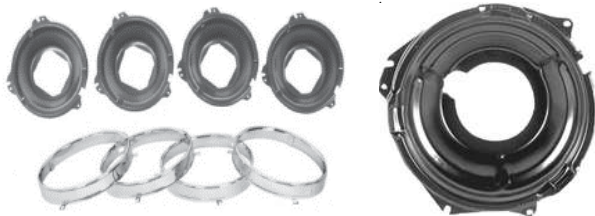

68-70	(013216)	set
71-72 Right	(08875)	ea.
71-72 Left	(08876)	ea.

013216

08875

HOODS: All Hoods are steel, not fiberglass

68-69 Cowl Hood (012734) ea. *
use 69 hinges on 68 hood

68-69 SS Chevelle & El Camino