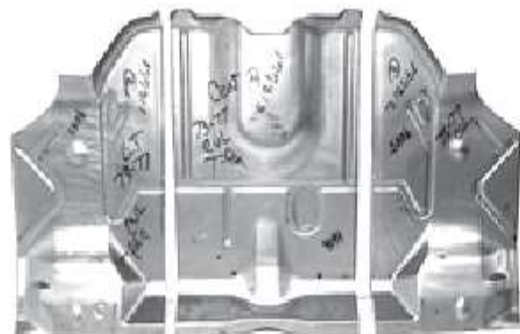

68 - 72 Made Overseas Chevelle, GTO, Cutlass
Right (012979)ea.
Center (012981)ea.
Left (012980)ea.
Set of 3 (016383)set

68 - 72 Made in USA Chevelle, GTO, Cutlass
Center CA6208ea.
Right CA6209ea.
Left CA6207ea.
Set of 3 (012487)set

Full 68-72

1 pc. not complete Please measure the amount of area you need to repair to make sure these will cover.

56" w x 34" deep (094) ea. *
47" w x 34" deep (076) ea.

*Truck Freight

73 - 77 USA Made
Center CA9094ea.
Right CA9095ea.
Left CA9093ea.

73-77