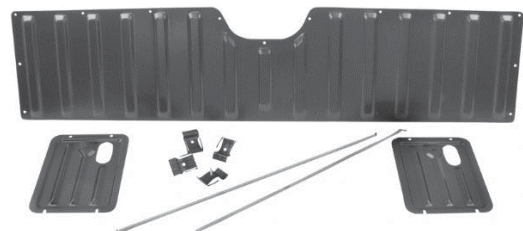

Tailgate Skins

68 El Camino w/o backup holes (011143) ea.

69-70 El Camino w/backup holes (011144) ea.

will fit 71-72 - cover emblem holes

011144

Tail Gate Inner Panel w/clips(012079)3/pcs

012079

*Truck Freight