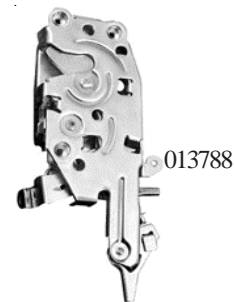

Crossmember Mounts
68-72 Turbo 350, 400, 4 spd
(03225) ea.

03225

CONVERTIBLE PARTS

Conv. Door Alignment Wedges
68-69 (04190) set

04190

Conv. Top Cables
68-72 (02883)pr.
Conv. Top Latch all "A" Body 68-72
Made USA Powder Coated w/new
springs, chrome hook & yoke asb.
Left (017025)ea.
Right (017026)ea.

Conv. Top Pivot Bolt Set
68-72 16 pcs (016127)set

Conv. Top Pump
Original style (03940) ea.
(you can fill w/Dextron III fluid)

03940

Hydraulic Lift Cylinders
(03951)ea.

03951

Hose Set (05983) set

DASH PARTS now have their own section
See "dash" Section

DOOR HINGES & PARTS

Door Glass Front Channel Support
70-72 (015540)ea.

015540

Door Glass Guide Stabilizers
70-72 (015542)pr.

015542

Door Glass Stopper
70-72 (015541)ea.

015541

Door Hinge Pin & Bushing Kit
This includes 4 pins & 8 bushings
2 dr. 4" Pins (01281) kit
Pins Only 4" (0691) ea.
Bushings Only (05880) ea.
Oversize Bushings (01280) ea.
(these fit 68-72 Chevelle, GTO,
Lemans, Tempest, & 78-87
Chevelle. There are others also)

01281

Door Hinge (Lower) Detent Kit
68-72 (05214) pr.

05214

Door Hinges 68-72 CVL, GTO, Cutlass
Upper fits L / R (06341) ea.
(05788) pr.

06341

Lower Right (06344) ea.
Left (06343)ea.

06344

Door Latch Chevelle
68 Right (013784)ea.
Left (013786)ea.
69 Right (013787)ea.
Left (013788)ea.
70-72 Chevelle, El Camino & 70 Cutlass
Right (013789)ea.
Left (013790)ea.

013786

013790

013788