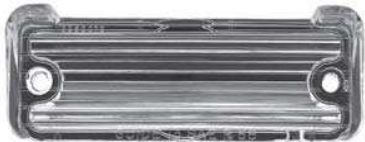

PLASTICS

Arm Rest Bases

See "Other Interior Items"

Back-up Lens

68 also fits El Cam & Wagon
(03514) pr.

03514

71 CVL w/o stainless trim

Right (08745) ea.
Left (08710) ea.