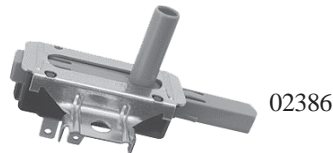

02386

Kick Down Switch Bracket (02320) ea.