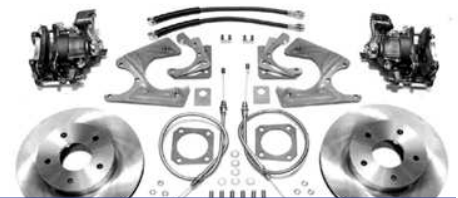

PRE-BENT BRAKE LINE KITS

Put the finishing touch on your disc conversion with a pre-bent line set. This kit includes everything you need to plumb your new disc brake system from front to back. These special prices are available only with the purchase of a complete disc brake conversion kit. Upgrade front hoses to braided stainless and get the rear upgrade free. Specify year and model when ordering.

- +Front Brake Line Kit
- +Front to Rear Line
- +Rear Axle Lines
- +Rear Flex Hose
- +Clip Set
- AFXOM - OM Line Kit
- AFXSS - Stainless Steel Line Kit
- FHSS - Front Braided Stainless Hose Upgrade w/Free Rear Upgrade