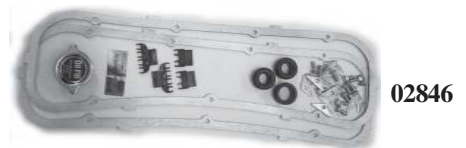

CHEVELLE 1968 - 1988

Americano Enterprises

Sunvisor Brackets Chevelle, Also includes GTO, LeMans, Tempest, & Cutlass

- 68-72 HT/Sedan (0251) ea.
- 68-72 Conv. (07500) pr.
- Screws need 2 set per car (014611) set

TAILGATE EMBLEMS

68 Bowtie Emblem (07435) ea.

68-69 "Chevrolet" (08608) ea.

68-70 "SS 396" (06262) ea.

69-70 Bowtie Emb. (08469) ea.

70 El Camino 454 (0259) ea.

70-72 "SS" (06039) pr.

70-72 "Chevrolet" (05211) ea.

71-72 "Sprint" (03644) ea.

73-75 El Camino GM (0839) ea.

73-77 El Camino (08566) ea.

Tailgate Handle w/washer El Camino & Sprint (02227) set

Tail Gate Woodgrain Kit See "Mouldings" Section

Tail Light Bezels

- 68 w/seals (01635) pr.
- 69 (04941) pr.

68-69 El Camino (012592) pr.
70-72 El Camino & Chevelle Wagon (010190) pr

Tilt Wheel Release

- 68-70 (04893) ea.
- 71-74 (04894) ea.

Trim Rings Original Style 69-70 Chevelle 14x7 (04800) set

Turn Signal Lever
68-70 (04891) ea.
71-74 & Sprint (04892) ea.

VALVECOVERS

Chrome BB, w/Drippers

Dished (01645) pr.

Non Dished (01643) pr.

Chrome BB w/o Drippers

(055) pr.

Gasket & Accessory Kit (02846) set

BB Bolts & Retainers (05680) set

02846