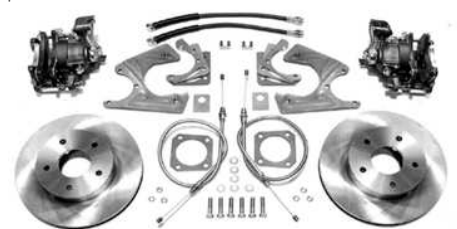

PRE-BENT BRAKE LINE KITS

Put the finishing touch on your disc conversion with a pre-bent line set. This kit includes everything you need to plumb your new disc brake system from front to back. These special prices are available only with the purchase of a complete disc brake conversion kit. Upgrade front hoses to braided stainless and get the rear upgrade free. Specify year and model when ordering.

- +Front Brake Line Kit
- + Front to Rear Line
- +Rear Axle Lines
- +Rear Flex Hose
- +Clip Set
- AFXOM - OM Line Kit
- AFXSS - Stainless Steel Line Kit
- FHSS - Front Braided Stainless Hose Upgrade w/Free Rear Upgrade