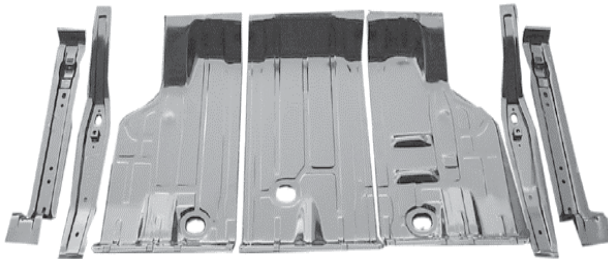

Trunk Repair Kit 68-72

includes 3 Trunk Floor Pans, 2 Trunk & Gas Tank Supports, & 2 Trunk Floor Braces

USA Made (012488) set
Overseas (016384) set