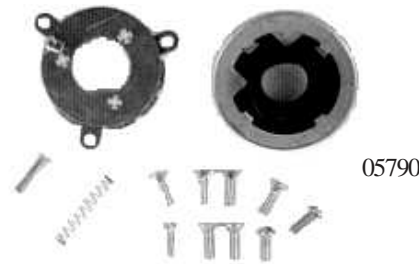

Wood Wheel

68 Walnut (01709) ea.
69-70 Rosewood (02078) ea.

01709

Sport Wheel Only (03006) ea.

03006

STEERING WHEEL PARTS

Shroud

69-70 Black (01763) ea.
69-70 Cherrywood (01764) ea.
69-70 Colors (014003) ea.

Horn Buttons

69-70 Black (01765) pr.
69-70 Colors (014004) pr.

01765

Horn Button Mount (08662) ea.

08662

Horn Contacts

69-70 (01761) kit

01761

Horn Contact GM 67-89 (08302) ea

08302

Horn Mounting Kit

Std Wheel - *includes horn contacts*
67-69 (05790) kit

05790

Wood or Sport Wheel

67-70 (04480) kit

*A - 1 Horn Contact Cam
Asb. B - 1 Spring
C - 1
Contact D - 1
Bushings E - 1
Switch
F - 3 8/32 x 1/2 screws
G - 4 10/24 x 5/8 screws*

04480

Steering Wheel Coupler or "Rag Joint" Kit

(located between the gear box & steering shaft, this is often worn out or torn)

64-72 Original Style (08396) kit

08396

Steering Wheel Hub (Wood & Sport Wheel)

68 (01429) ea.
69-70 (04140) ea.

01429

04140

Steering Wheel Centers

68 "SS 396" (016884) ea.
69 "SS" (03008) ea.
69 Bowtie (05791) ea.
71-72 "SS" 4 Spoke (0783) ea.

0783

05791

03008

Steering Wheel Center Cap Wood Wheel
68-70 Bowtie Center (03160) ea.

03160