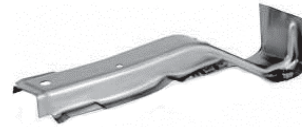

- **Rear** - Full 68-72 Chevelle, GTO, Cutlass, 70-72 MC (does not fit El Camino) (013471) ea.