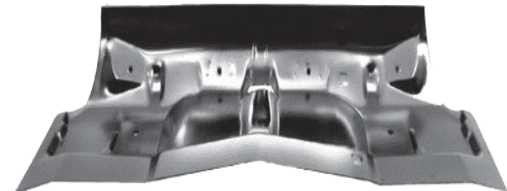

015144

FLOORPANS-PARTIALPANS

Floor Panel Extensions (TOEBOARDS)

68-72 Chevelle & El Camino (Toeboard)

Right	(09881)	ea.
Left	(09880)	ea.

68-72 1/4 Section Fits Chevelle & El Camino Made in USA

Front Right USA	CA3486	ea.
Front Left USA	CA3485	ea.
Front Right Overseas	(016396)	ea.
Front Left Overseas	(016395)	ea.

68-72 Rear Chevelle Right (08811) ea.
Left (08810) ea.

64-72 Rear El Camino Right CA3488 ea.
Left CA3487 ea.