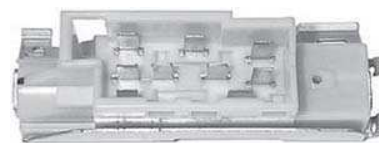

013966

Ignition Switch
69-75 w/otilt (01521) ea.