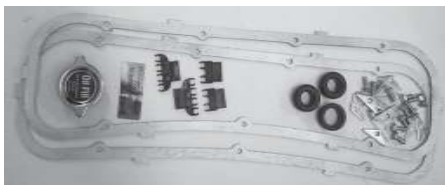

VALVE COVERS

BIG BLOCK VALVE COVERS "396" "427" "454"

Chrome Dished w/Drippers (01645)pr.
Chrome Straight w/Drippers (01643) pr.
109.00
Available w/o Drippers(055) pr.

01645

01643

Correct Style for Camaro & Nova
BB Dished w/Drippers
(013332) ea.

Dress-up Kit for BB (02846)kit
Includes: correct "silver" cork valve cover gaskets, Hold-down bolts & tri-angular retainers, set/4 plastic ignition wire holders, oil filler cap, pair rubber valve cover grommets & valve cover decal " Tonawanda #1 Team".

SMALL BLOCK VALVE COVERS "327" 1962-66

Chrome (02126)pr.

Orange Painted w/Metal Decal (06692)pr.

Valve Cover Decal
Metal 327 62-65 (04605)pr.

04605

Valve Cover Grommets
62-72 SB (04622)pr.
67-72 BB (04617)pr.

Valve Cover Spark Plug Wire Retainers
67-74 BB (085) set
67-74 SM BL (095) set

085

095

MISCELLEANOUS

Air Cleaner Wing Nut Chrome
OE Style (09858)ea.

09858

Blue Dots (Glass)(Please check to see if legal in your state) (09903)pr.
Brake Cable Equalizer (014254)ea.

014254

Choke Coil Cover (014307)ea.

014307

Cowl Tag Rivets
55-72 (05969)pr.

05969

Dome Light Bulbs (07034)ea.
Dome Light & Some Console Light
Wiring Ends (06607)ea.

Door Edge "Peep" Mirror
3" Diameter (04479)ea.
4" Diameter (04478)ea.

Door Jamb Embossed Decal
"Mark of Excellence"
67 "GM" Aqua(07113)ea.
68 & Up Blue (013539)ea.

07113

Door Panel Clips set/12(05879)set

05879