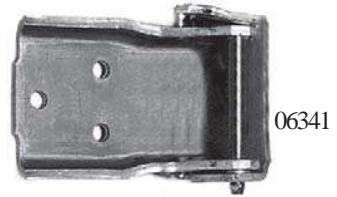

06341

Lower Right (06344) ea.
Left (06343)ea.