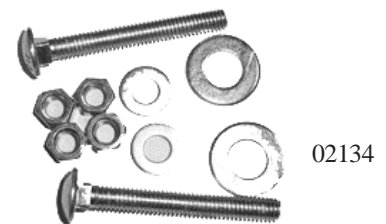

Fan Shroud Lower Mounting Clips
(0349) pr.

0349

68-72 CVL & 67-72 GTO
(03062) ea.

03062

70-72 El Camino/EEC
& fillerneck (012252) ea.

012252

Firewall Wiper Plate 68-69 (015802) ea.

Frame Mount Repair Set
14 pcs. (014795) set

014795

Gas Pedal Parts
68-72 Gas Pedal (0418) ea.

0418

Gas Pedal Trim
68-72 (04510) ea.

04510

Mounting Pin 68-72 Chevelle, El Camino, GTO, LeMans, & Tempest
(03565) ea.

03565

Tension Spring 68-72 Chevelle, El Camino, GTO, LeMans, Tempest
(03566) ea.

03566

Gas Tank Insulation (05999) ea.

Gas Tank Straps (not El Camino or wagon)
(fits Chevelle, GTO, LeMans, & Tempest)
68-72 w/insulation (0438) pr.

0438ENDS

Fuel Filter Bracket
69 w/396 (09243) ea.

GASTANK & PARTS

Gas Cap
68-72 Vented GM (0461) ea.
68-72 Vented (013928) ea.
69 not vented (0241) ea.

013928

0241

Gas Door on 1/4 panel
68-72 El Camino (013215) ea.

013215

Gas Lid & Under License Plate Mount - Rear

Gas Tanks

68-72 El Camino w/fillerneck & w/o vents (014751) ea.
68-69 w/neck (02005) ea.

02005

70 w/o EIC w/neck (02002) ea.
70-72 w/EIC (02001) ea.

02001

Gas Tank Float (06545) ea.
Gas Tank Strainer
3/8" (0945) ea.
5/16" (03798) ea.

0945

06545

Gas Tank Strap Bolt Kit (02134) set

02134

Unit to Tank Gasket (0200) ea.
Locking Cam (0364) ea.

0364