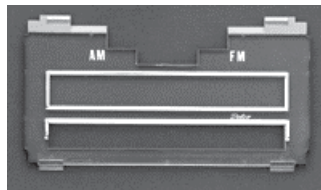

78-82 El Camino Heater Lens PlateKit
lens, backing & knob (014736)ea.

Ignition Switch Bracket
68-72 (016209)ea.

Radio Lens
69 w/lt. green letters(013315)ea.
69-70 w/ white letters (013425)ea.

013425

Speedometer Lens
68 (013703)ea.