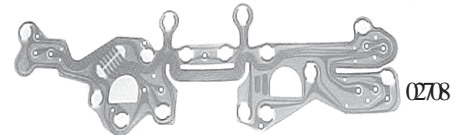

Dash Printed Circuit

70-72 w/ gauges (02708) ea.
w/o gauges (04525) ea.