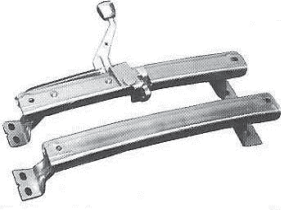

CHEVELLE 1968 - 1988

Americano Enterprises

Bucket Seat Track Assembly
68-72 Chevelle, El Cam, GTO, Cutlass
Left (012567)ea.
Right (012565)ea.