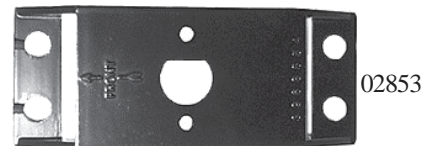

Rear Hood Screen (06693) ea.

Vacuum Hose HD 5' length (03351) ea.

03351

Vacuum Pod Actuator(02856)ea.

02856

Vacuum Pod Bracket (02853) ea.

02853

SHEETMETAL