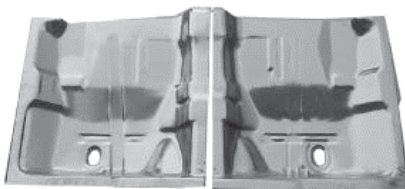

08810 & 08811