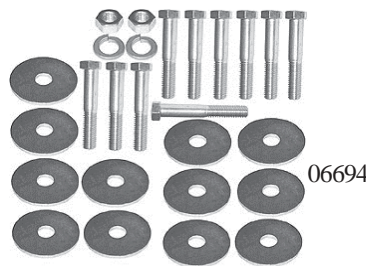

06694

Frame Mount Repair Set
14 pcs. (014795)set