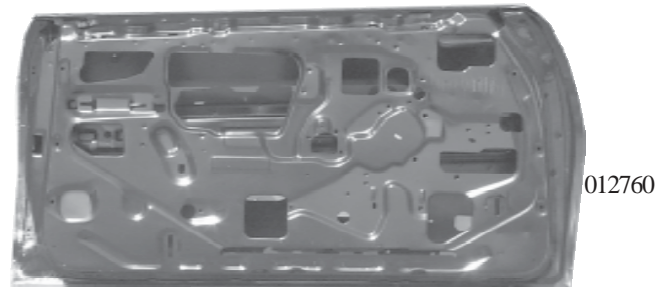

DOOR SHELLS 2dr HT / Conv

68 Left (013109)ea. *
Right (013110)ea. *
69 Left (013980)ea. *
Right (013979)ea. *
70-72
Left (012760)ea. *
Right (012761)ea. *

ALL COMING SOON

78-83 Malibu Right (016344) *
Left (016343) *
78-85 El Camino Right (016344) *
Left (016343) *
86-87 El Camino Right (016346) *
Left (016345) *

Drip Rail Pillar Supports 68-72 (015806) pr.

FENDERS

68 Chevelle, Wagon & El Camino

Repo
Right (010157)ea. *
Left (010158)ea. *
Pair (010159)pr. *