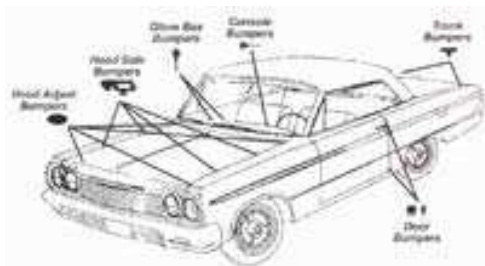

09548

Other Body Bumper (68-72 unless listed)
Ash Tray Bumpers
64-69 (08888) pr.
Clutch & Brake Bumper
(0682) ea.

0682

Clutch Pedal Stop Kit 78-81 Chevelle,
78-87 "G" Bodies (013263) kit
Door Bumpers (03360) set/4

03360

Glove Box Bumpers (01393) pr.

01393

Hood Bumpers Front
64-75 (012144) pr.

012144

License Panel Bumpers
(04238) set

04238

Rear Hood
68-69 (08863) pr.
73-79 (014369) ea.

Seat Back Bumpers 68-72
Orig. Oval (0948) pr.

0948

Side Hood Bumpers

68-72 (04114) set
78-88 Malibu, El Camino
(015561) pr.

04114

Tailgate Rubber Bumpers
68-72 El Cam. (08864) pr.

08864

Trunk Lid Bumpers
64-72 (09531) pr.

09531

BODY TO FRAME CUSHIONS

with Bolts & Rad Support Cushions

68-72 Conv (02841) set
HT & Sedan (03478) set
El Camino (03478) set