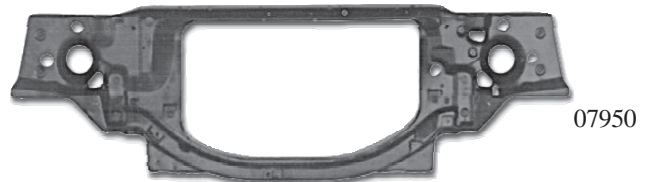

07950

Radiator Support Upper "Cover"

68-72 SB 4 hole	(0470)	ea.