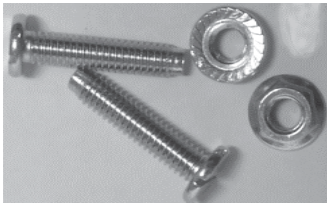

Hood Adjusting Bolts (02767)pr.

02767

Key Cover for GM car 69 up For easy Identification Set of two ea.

- 05755 Black
- 05751 Red
- 05758 Gray

License Plate Nut (White Plastic)

(014252)pr.

Lug Nut 7/16" x 20 (05871)ea.
Wheel Studs 55-72

(011777)st/5

Wrench (Jack Handle)

(014494)ea.

Master Cylinder Covers: Chrome
Most Cars W/Drum

2 3/8" (01125)ea.