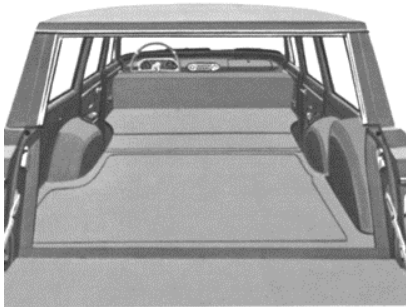

Conv Rear Arm Rest Courtesy Light
Lens (014735)ea.
Bezel (014734)ea.

014734

Conv. Top Well
68-72 (010481)ea.
Conv. Water Gutter
68-72 (012277)ea.
Rear Arm Rest Covers - Vinyl
Please check under "Arm Rest Covers
Rear"

CARGO AREA COVERS+ Side Panels
68-72 Wagon 6 pc in Madrid Vinyl
Specify Color (015525)set

Includes the 3 Side Panels and 3 Sewn
Wheel Hump Covers. (2 cover the rear
wheels and 1 covers the Spare Tire
Storage Compartment