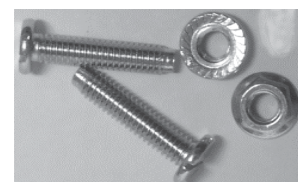

05450

03249

Hose Clamps 65 & up (02959) set

02959

Headlight Adjuster Kit Complete
68-70 w/hdw & springs 10 pcs
need two per car (09581) set

09581

Hood Adjusting Bolts (02767) pr.

02767